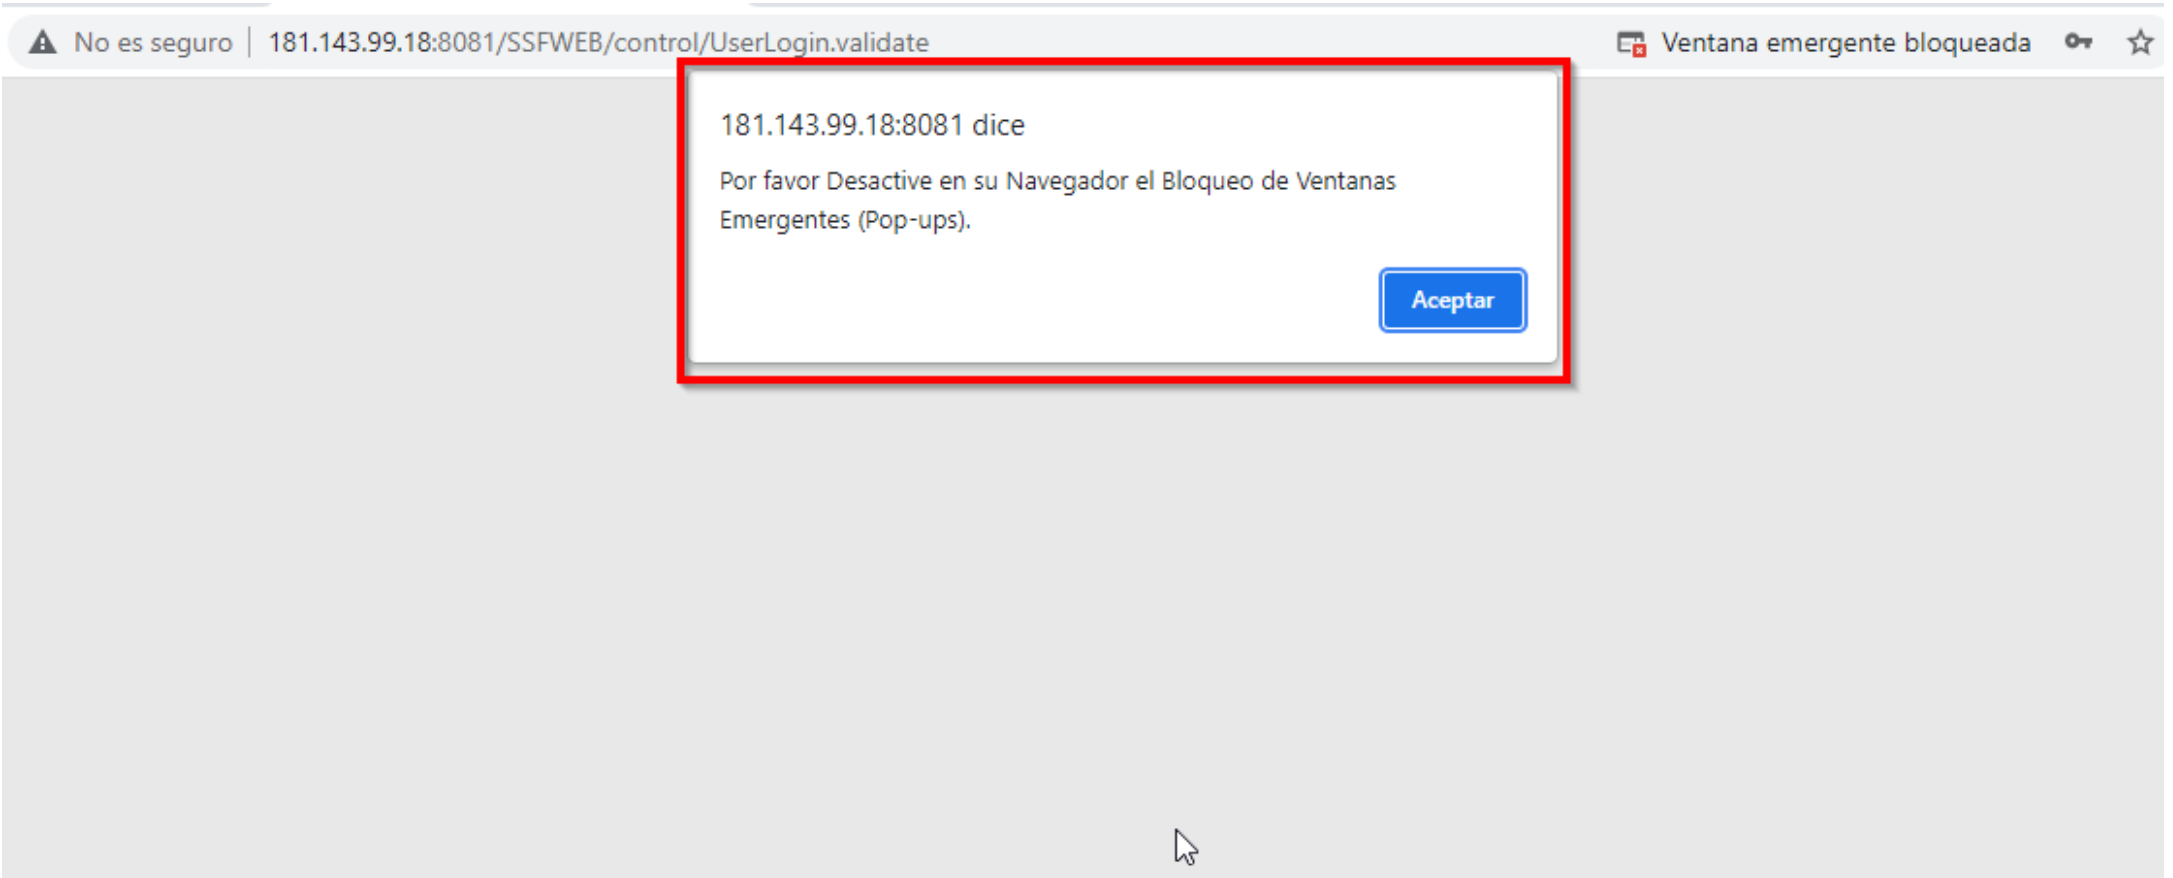

4. Ingrese el usuario: NIT o Cédula y la Contraseña.

The image shows a login interface for Sofsin. At the top left is the Sofsin logo, and to its right is the text "Software Sin Fronteras WEB". Below this is a login form titled "Ingresar". The form contains two input fields: "* Usuario:" and "* Contraseña:". Below the fields are two buttons: "Ingresar" and "Recordar Clave". At the bottom of the page, there is a footer with the text "Derechos Reservados @ 2020 Soluciones Empresariales en la Nube S.A.S" and "Un producto de SENSAS".

- Desactivar el bloqueo de ventanas emergentes.

- Para desactivar el bloqueo diríjase a la parte superior derecha y haga clic en el icono de ventanas emergentes  , seleccione “Permitir siempre...”

The screenshot shows a web browser window with the address bar displaying "No es seguro | 181.143.99.18:8081/SSFWEB/control/UserLogin.validate". The main content area features the "sofsin" logo and the text "Software Sin Fronteras WEB". Below this is a login form titled "Ingresar" with fields for "Usuario:" and "Contraseña:", an "Ingresar" button, and a "Recordar Clave" link. At the bottom of the page, it says "Derechos Reservados @ 2020 Soluciones Empresariales en la Nube S.A.S" and "Un producto de SENSAS". A "Pop-ups bloqueados" dialog box is open in the top right corner, listing the URL "http://181.143.99.18:8081/control/openMaster.start" and offering two options: "Permitir siempre ventanas emergentes y redirecciones de http://181.143.99.18:8081" (which is selected and highlighted with a red box) and "Seguir bloqueando". The dialog also includes "Gestionar" and "Hecho" buttons.